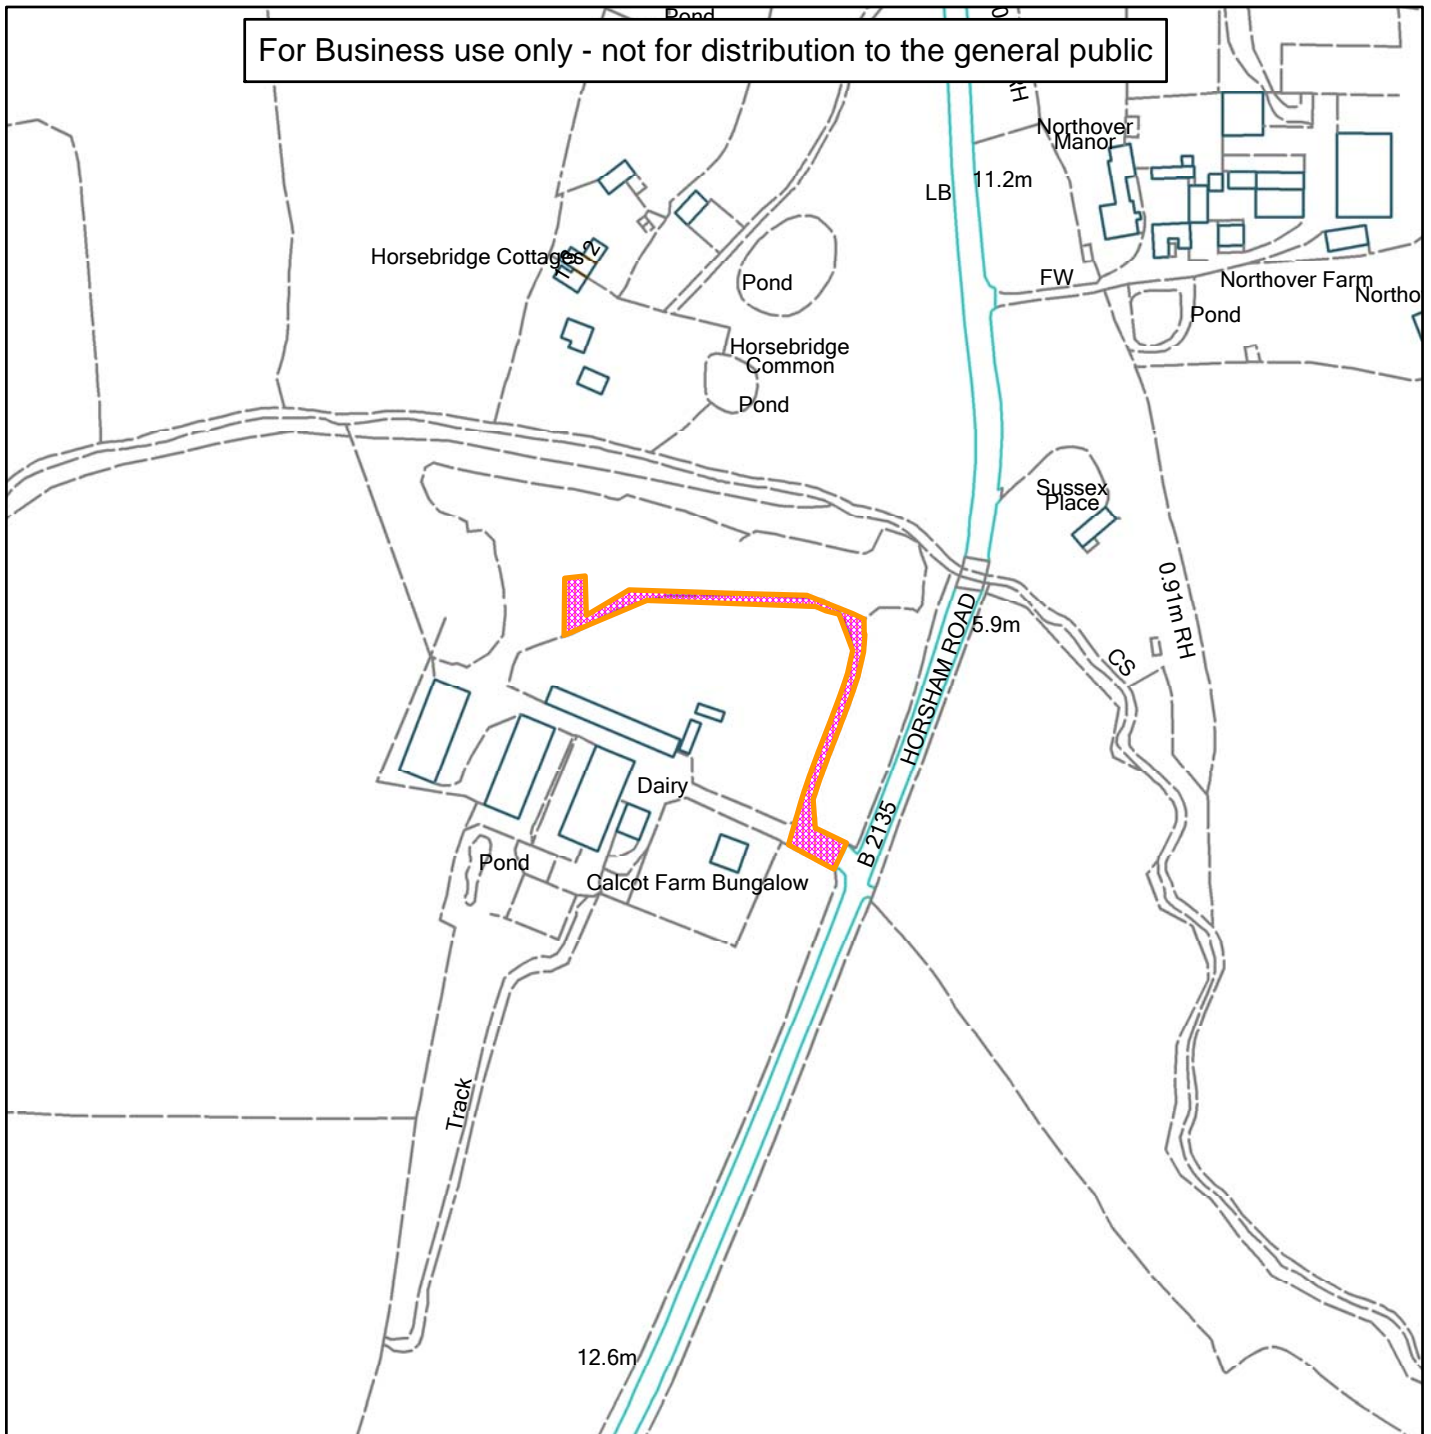

Calcot Farm

For Business use only - not for distribution to the general public

Scale: 1:2,500

Reproduced from the Ordnance Survey map with permission of the Controller of Her Majesty's Stationery Office © Crown Copyright 2012.

Unauthorised reproduction infringes Crown Copyright and may lead to prosecution or civil proceedings.

Organisation	Horsham District Council
Department	
Comments	Not Set
Date	07/12/2016
MSA Number	100023865